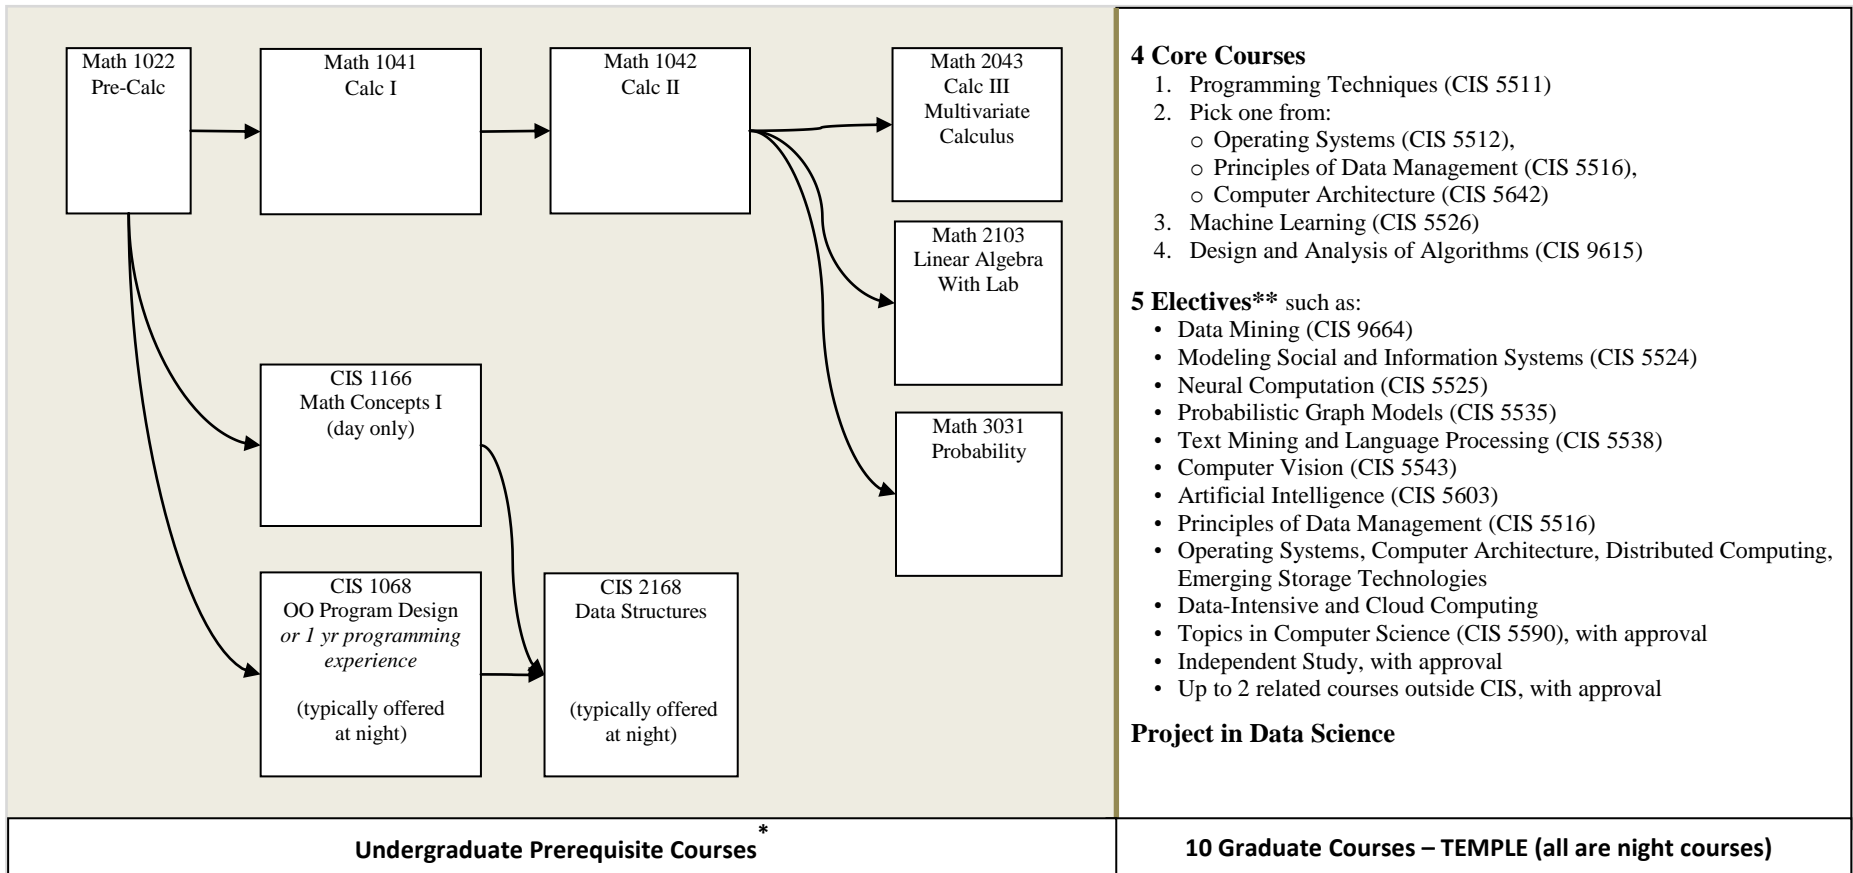

# Courses and Prerequisites for Temple's MS in Data Science

For official program requirements and information about applying, visit <http://www.temple.edu/cis/>

Students are eligible to apply after they have completed (and/or are registered for) all of the undergraduate pre-reqs (new policy, not yet in Temple's graduate bulletin).